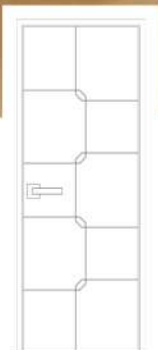

Change Yourself
NOT THE NATURE

DTL 114/NW 201

DELTA

More classy with a **Natural Appearance**

Size	W: 65-80cm, H: 180-210cm T: 3 cm
Finish	Door Front - Matt finish Door back -Leo, Glossy finish

Introducing our new
Rustic Doors

Size

W: 65-80cm, H: 180-210cm
T: 3 cm

Finish

Door Front - Matt finish
Door back -Leo, Glossy finish

MUNIC

NW 200

ENZO

NW 201

MIYA

NW 202

Variation expected in all texture and shades

VICTORIA

NW 203

Size	W: 65-80cm, H: 180-210cm T: 3 cm
Finish	Door Front - Matt finish Door back -Leo, Glossy finish

Available Different Colours

NW 200