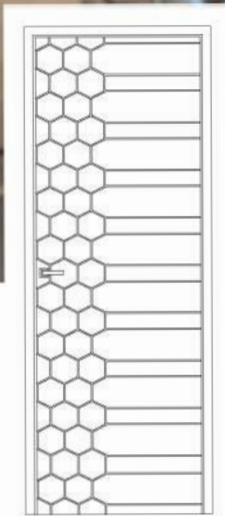

Variation expected in all texture and shades

PEARL

NW 209

Blending the nature of
Beauty

Size

W: 65-80cm, H: 180-210cm
T: 3 cm

Finish

Door Front - Matt finish
Door back -Leo, Glossy finish