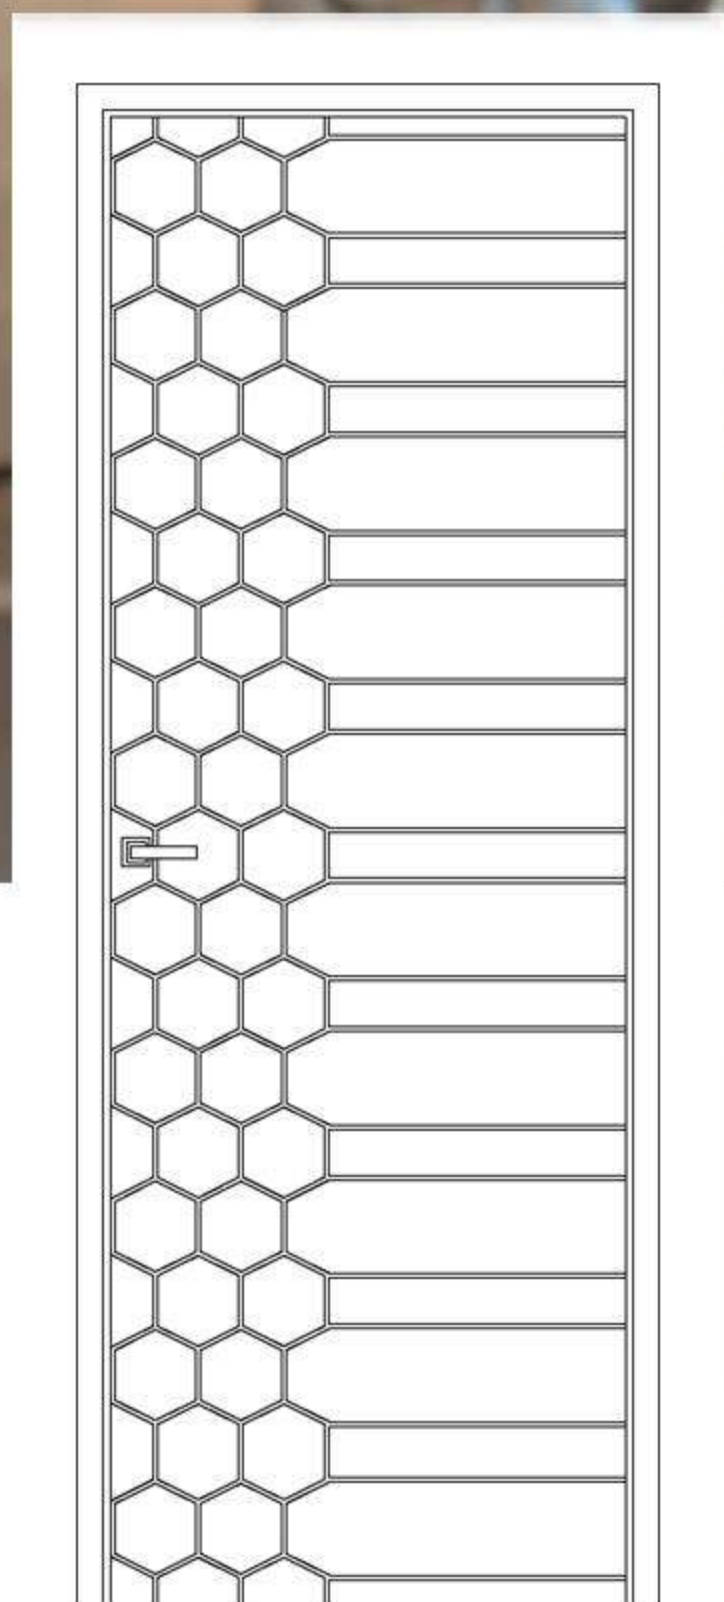

** NW 209 /WH-102

Blending the nature of
Beauty

Size

W: 65-80cm, H: 180-210cm
T: 3 cm

Finish

Door Front - Matt finish
Door back -Leo, Glossy finish

PEARL

NW 206/WH-102