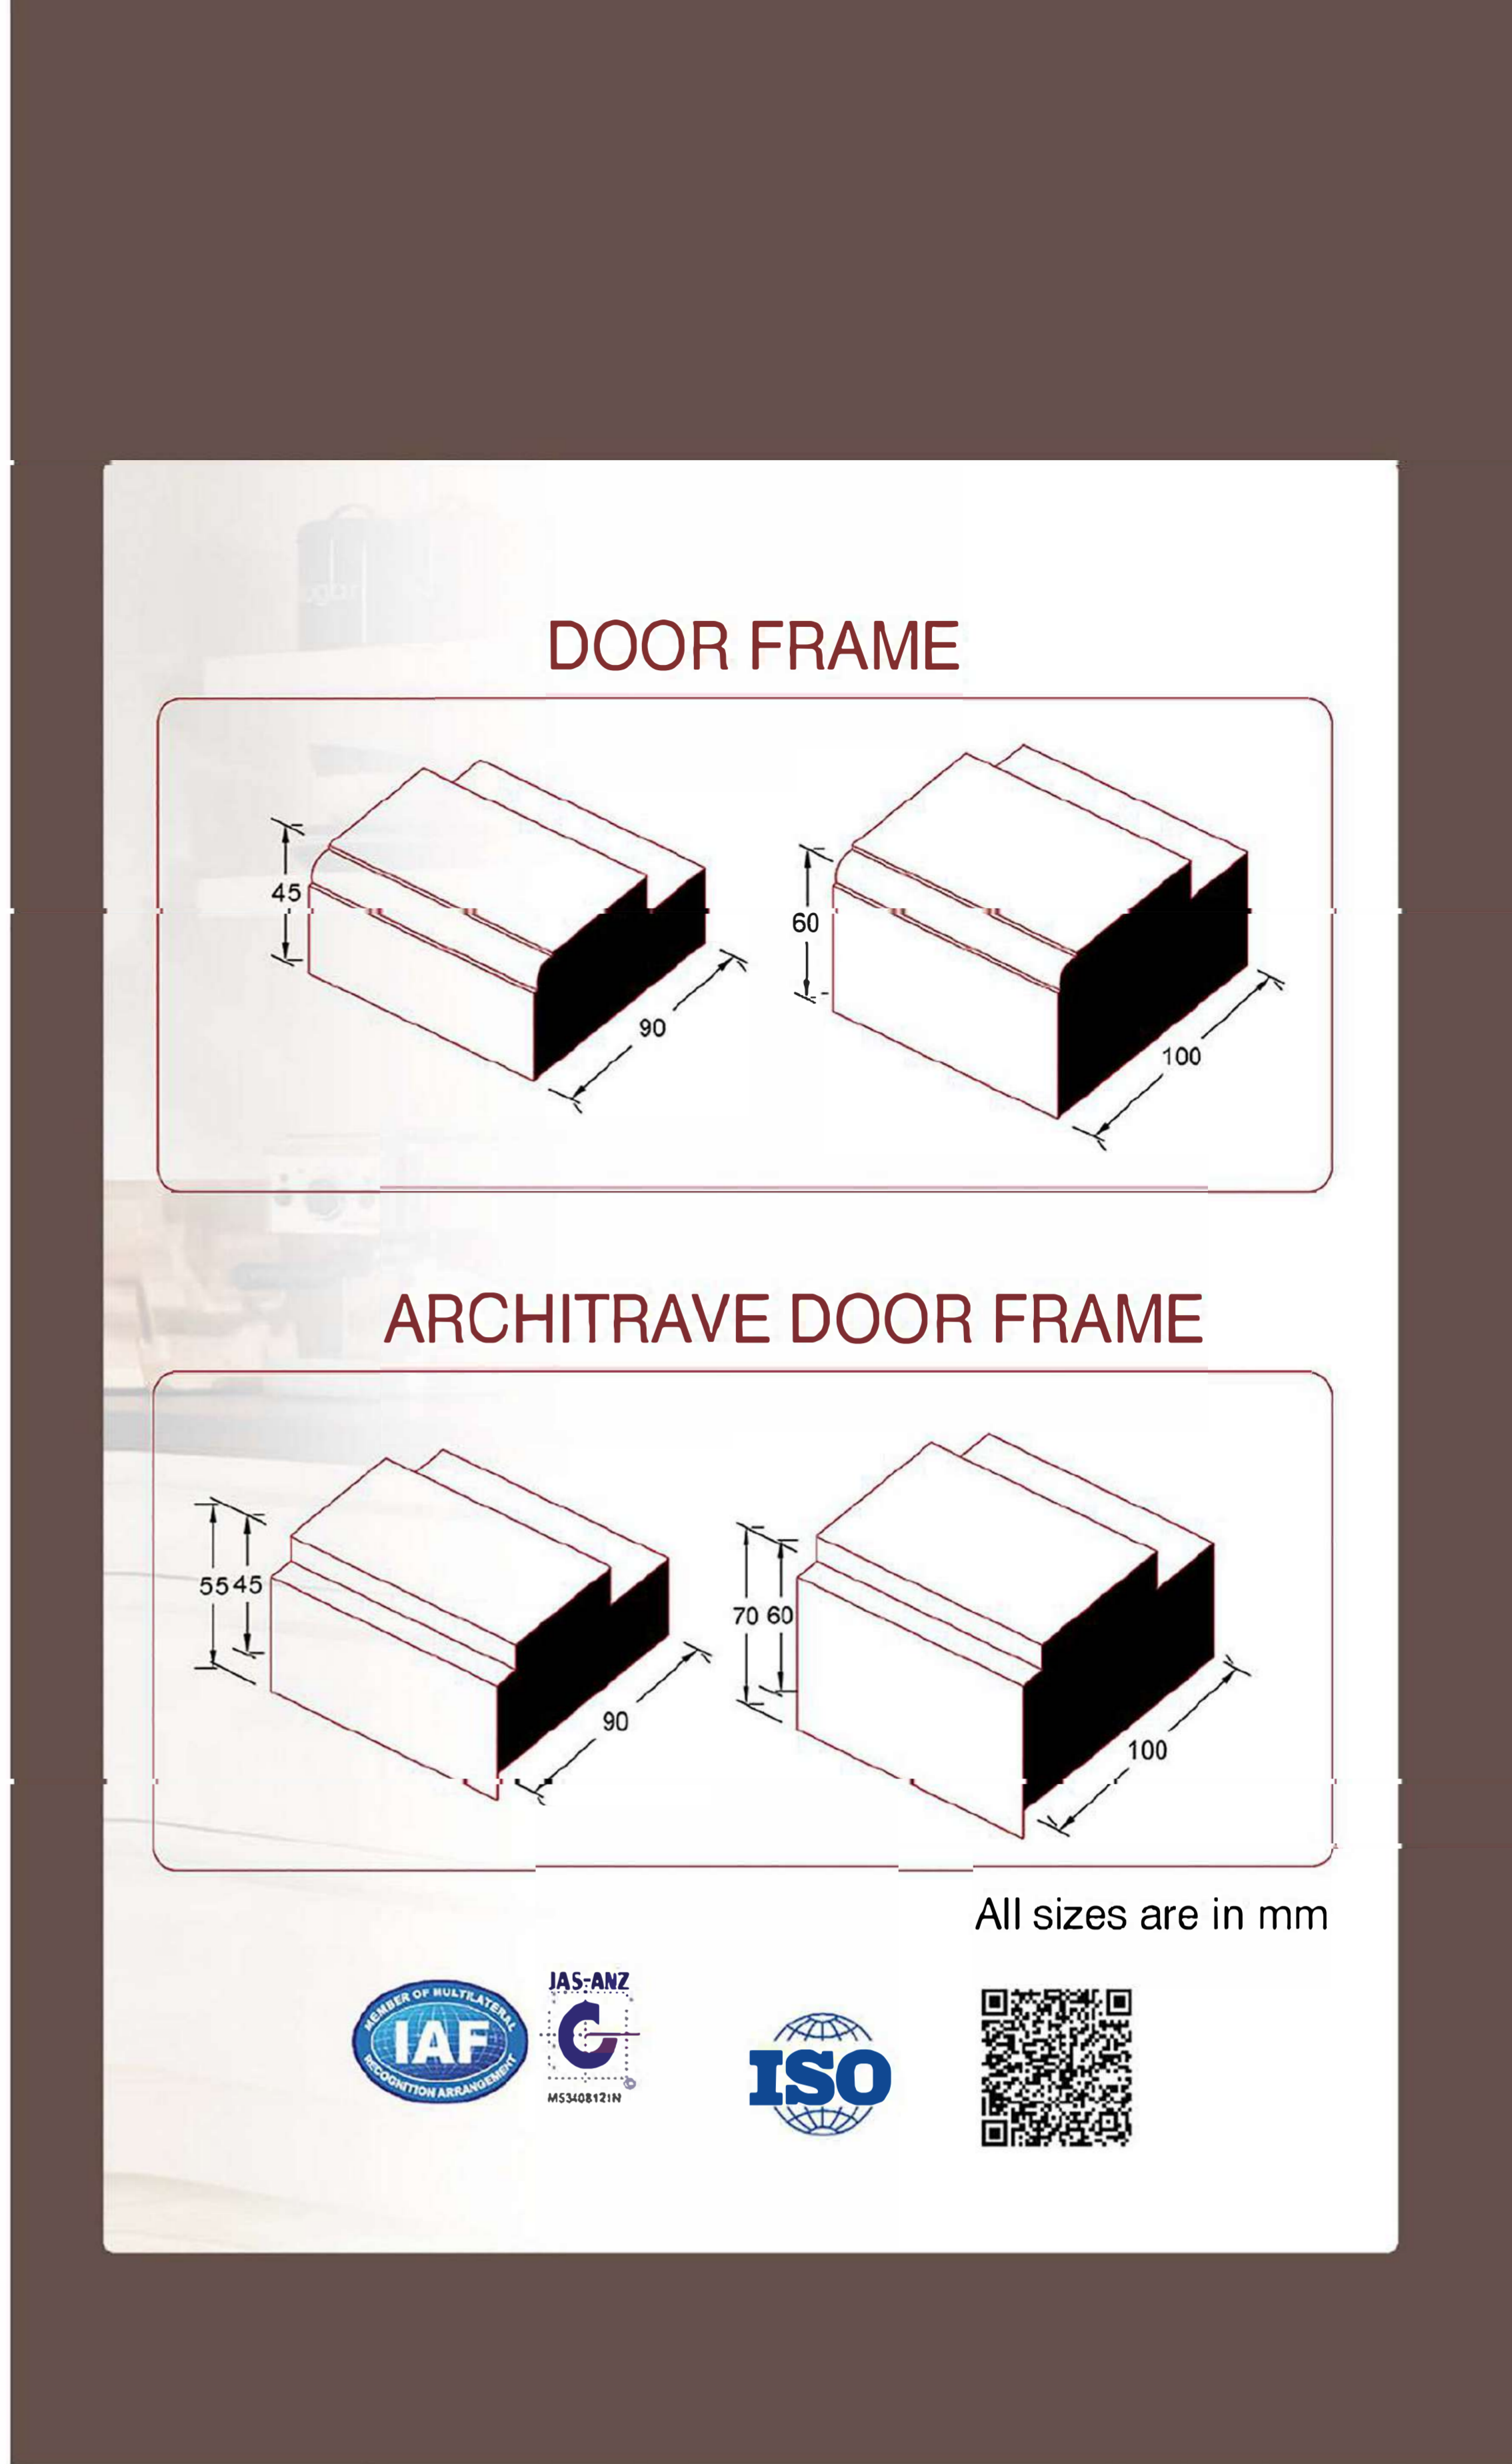

Variation expected in all texture and shades

MALIHA
NW 212

All sizes are in mm

WIND

BREEZA

BELLEZA

MONARCH

ROYAL