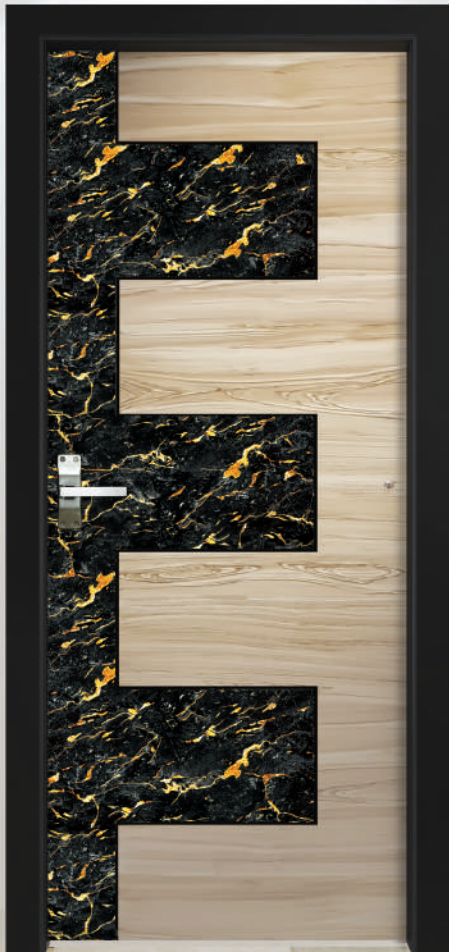

Change Yourself
NOT THE NATURE

DTL 114/NW 201

DELTA

More classy with a **Natural Appearance**

Size	W: 65-80cm, H: 180-210cm T: 3 cm
Finish	Door Front - Matt finish Door back -Leo, Glossy finish

Introducing our new
Rustic Doors