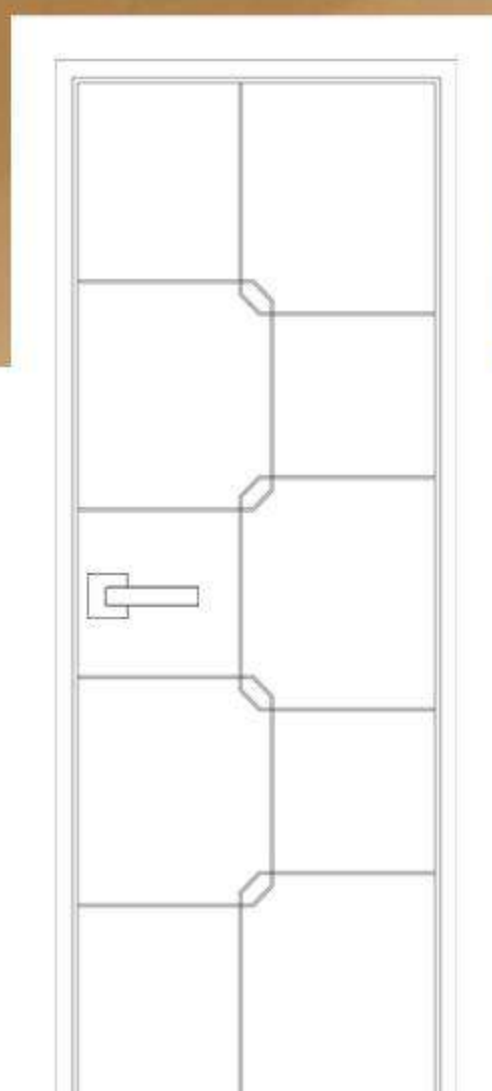

Variation expected in all texture and shades

MT 204/NW 200

Modern square in
Better Elegance

AMELIA

Size

W: 65-80cm, H: 180-210cm
T: 3 cm

Finish

Door Front - Matt finish
Door back -Leo, Glossy finish